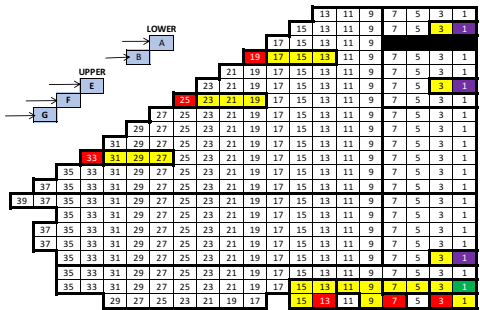

Winter Garden Theatre

1634 Broadway (between 50th & 51st Streets)

STAGE

Mezzanine ROW A overhangs Orchestre ROW A