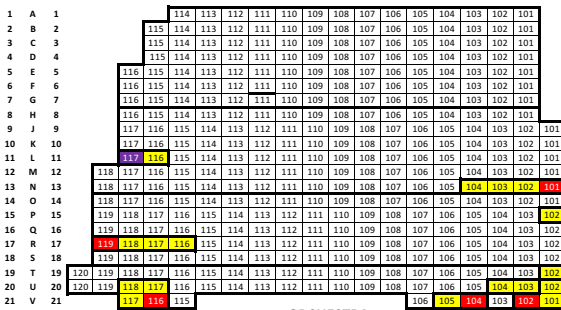

Winter Garden Theatre

1634 Broadway (between 50th & 51st Streets)

STAGE

Mezzanine ROW A overhangs Orchestre ROW A