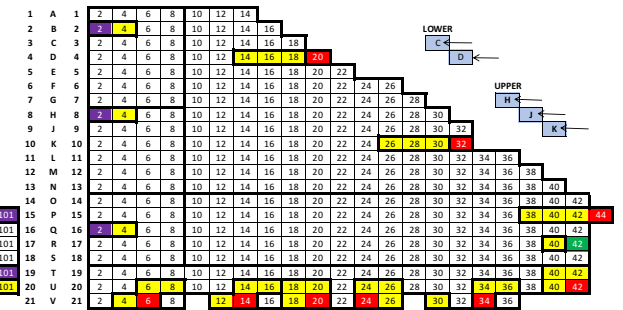

Winter Garden Theatre

1634 Broadway (between 50th & 51st Streets)

STAGE

Mezzanine ROW A overhangs Orchestre ROW A