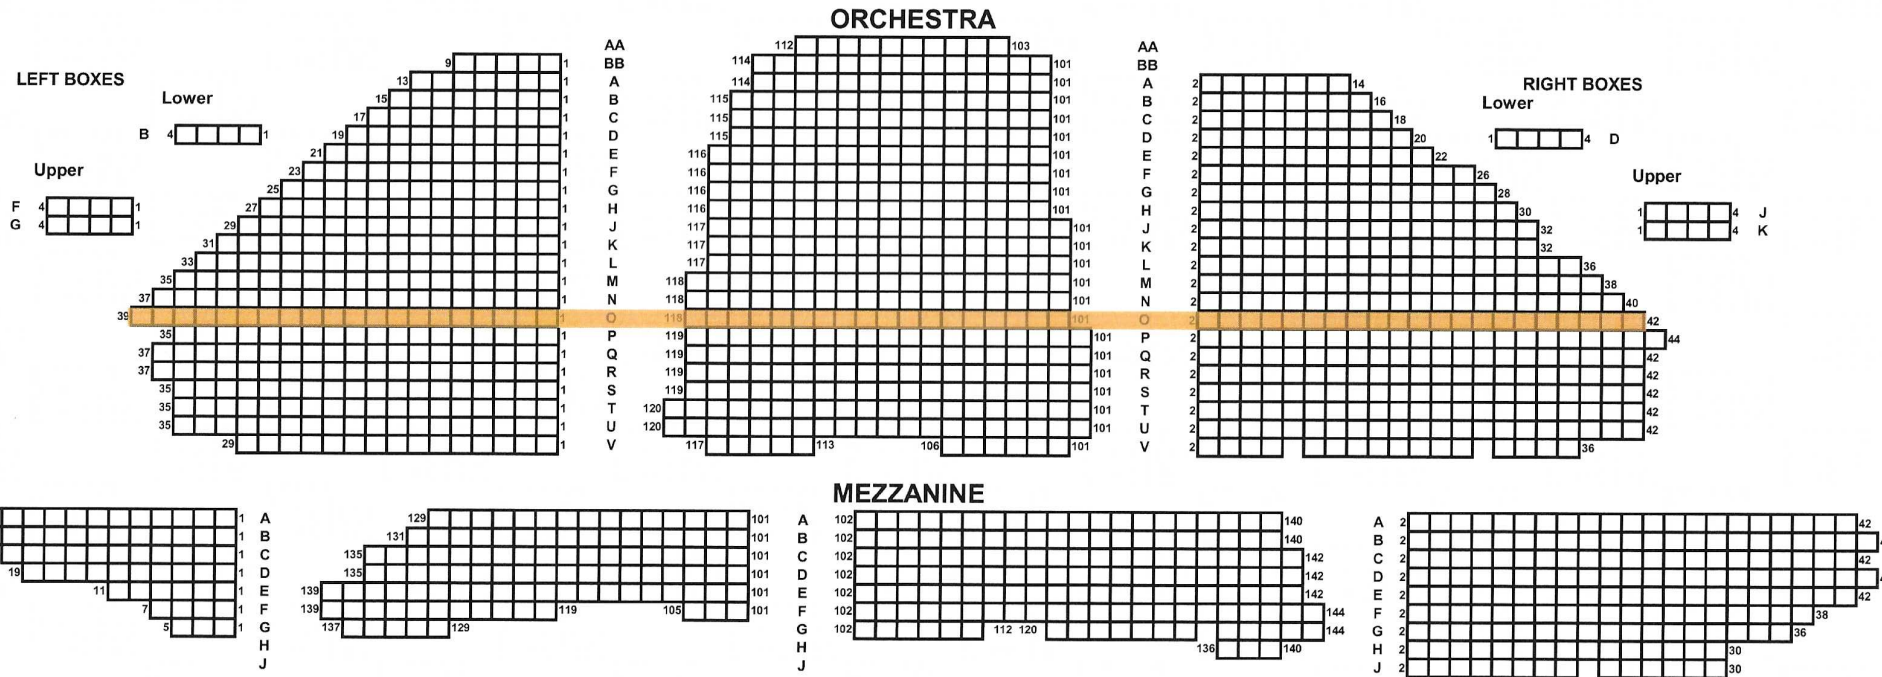

Winter Garden Theatre

1634 Broadway (between 50th & 51st Streets)

STAGE

Broadway Tickets • Customized Events
P 212.869.7303 • oobnyc.com • tedda@oobnyc.com

FRONT MEZZANINE OVERHANG