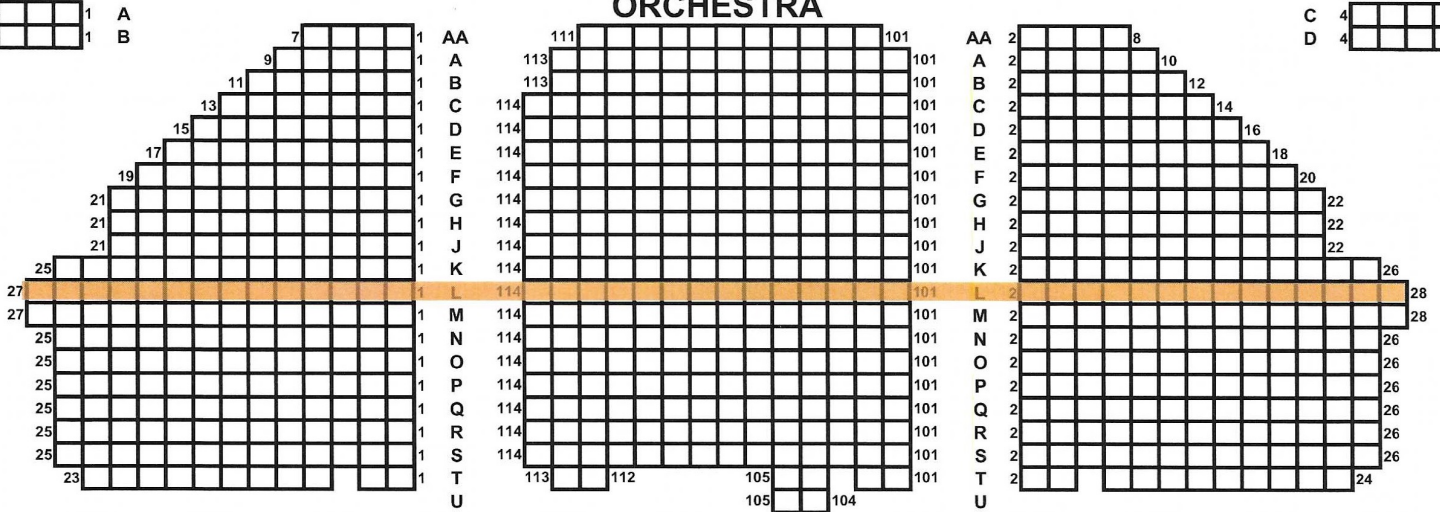

Shubert Theatre

225 W. 44th Street (between 7th & 8th Avenues)

STAGE

LEFT BOXES

RIGHT BOXES

MEZZANINE

(Mezzanine Row A overhangs Orchestra Row L)

BALCONY