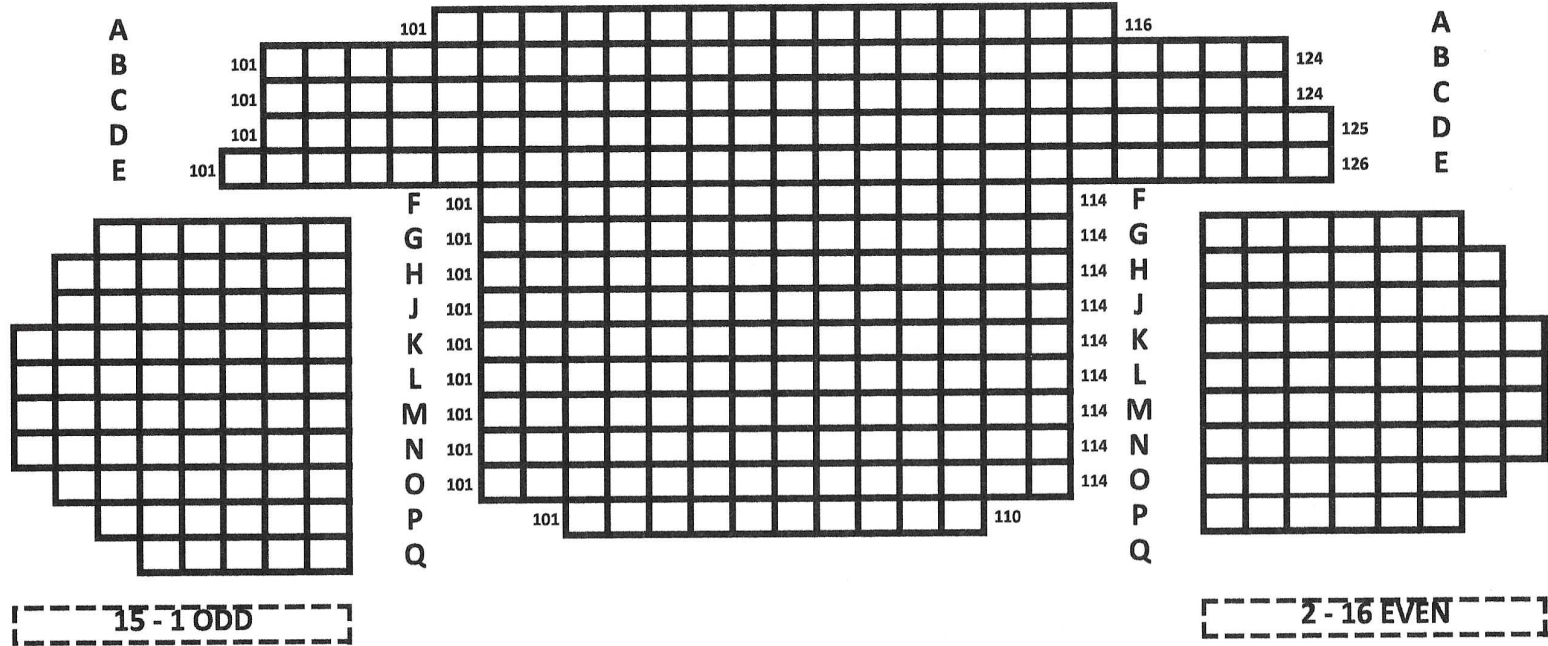

New World Stages

340 W. 50th Street

STAGE 3

ORCHESTRA

MEZZANINE

Broadway Tickets • Customized Events
 P 212.869.7303 • oobnyc.com • tedda@oobnyc.com

 FRONT MEZZANINE OVERHANG