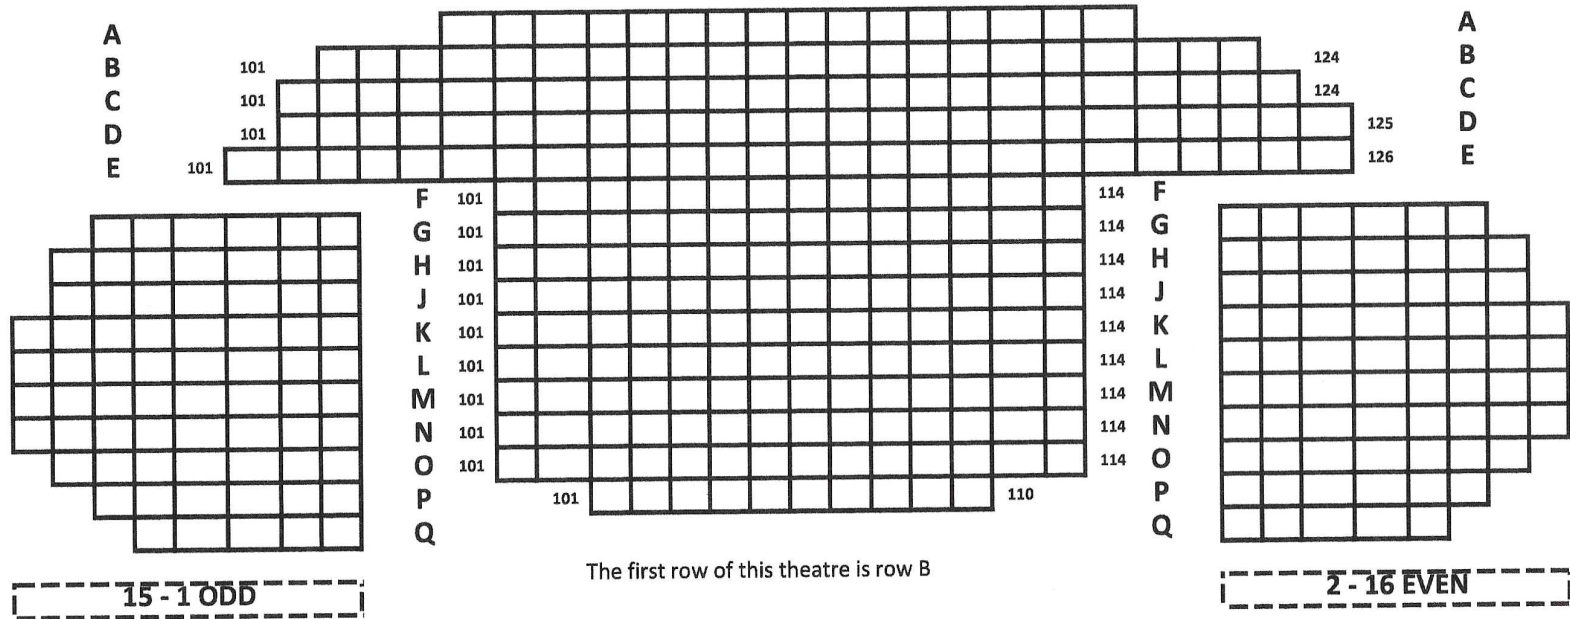

New World Stages

340 W. 50th Street

STAGE 1

ORCHESTRA

MEZZANINE

Broadway Tickets • Customized Events