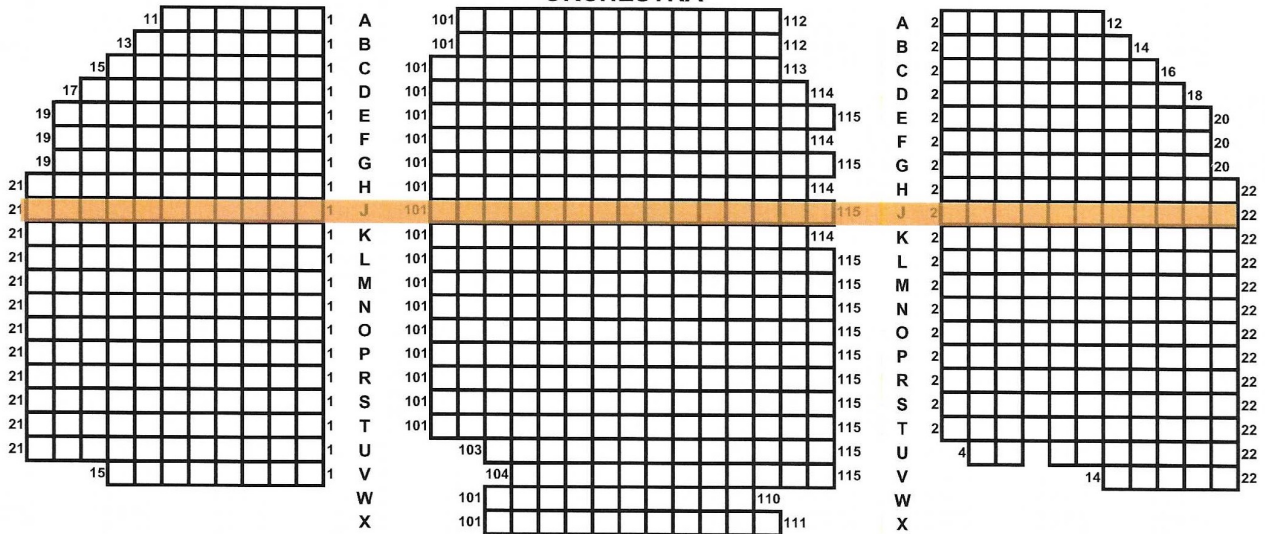

Neil Simon Theatre

250 W. 52nd Street (between Broadway & 8th Avenue)

STAGE

ORCHESTRA

BOX A

BOX B

BOX C

BOX D