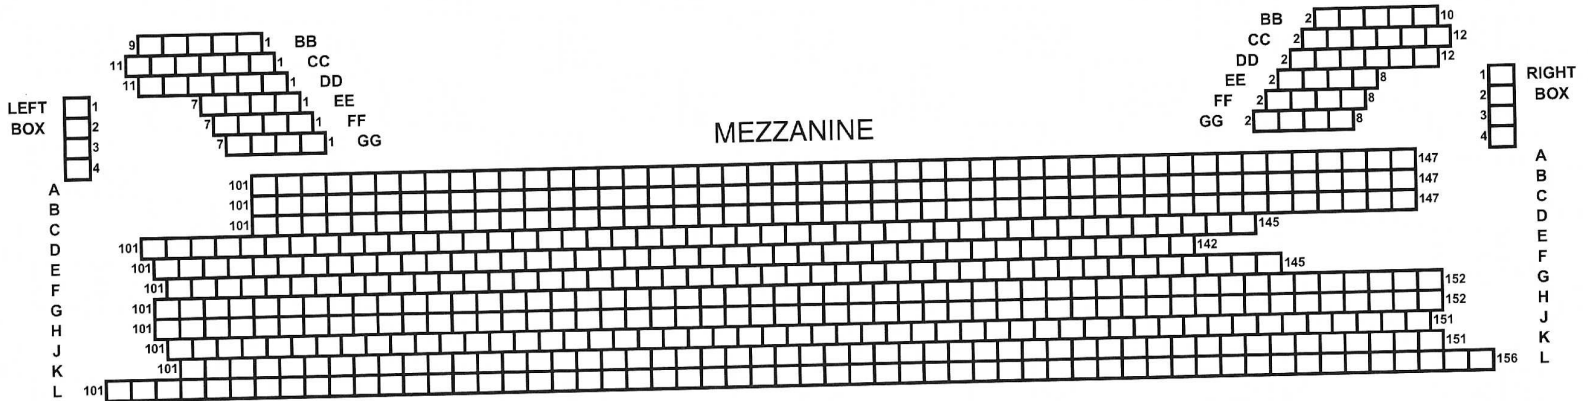

Minskoff Theatre

200 W. 45th Street (between Broadway & 8th Avenue)

STAGE

ORCHESTRA

 FRONT MEZZANINE OVERHANG

Broadway Tickets • Customized Events
 P 212.869.7303 • oobnyc.com • tedda@oobnyc.com