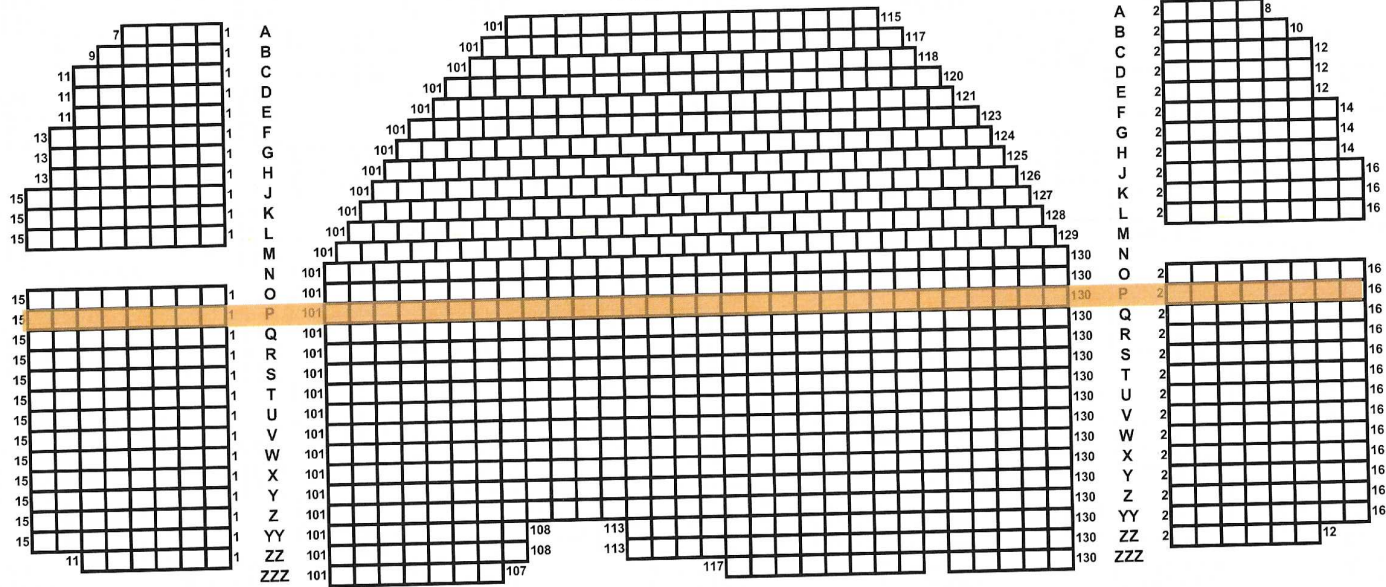

Minskoff Theatre

200 W. 45th Street (between Broadway & 8th Avenue)

STAGE

ORCHESTRA

 FRONT MEZZANINE OVERHANG

Broadway Tickets • Customized Events
 P 212.869.7303 • oobnyc.com • tedda@oobnyc.com