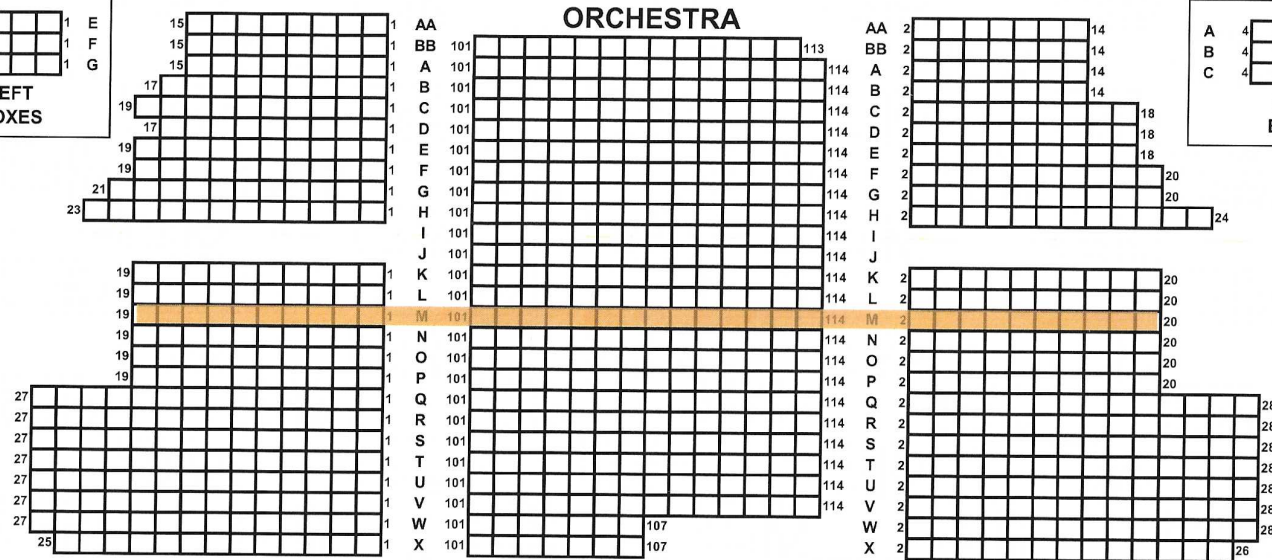

Majestic Theatre

213 W. 42nd Street (between 7th & 8th Avenues)

STAGE

Broadway Tickets • Customized Events
P 212.869.7303 • oobnyc.com • tedda@oobnyc.com

FRONT MEZZANINE OVERHANG