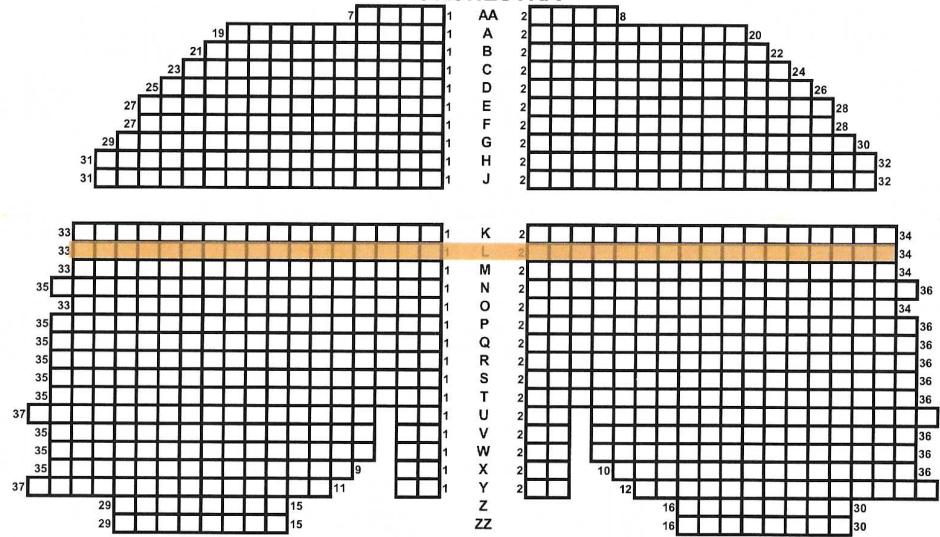

# Lyric Theatre

213 W. 42nd Street (between 7th & 8th Avenues)

## STAGE

### DRESS CIRCLE

(Dress Circle Row A overhangs Orchestra Row Q)