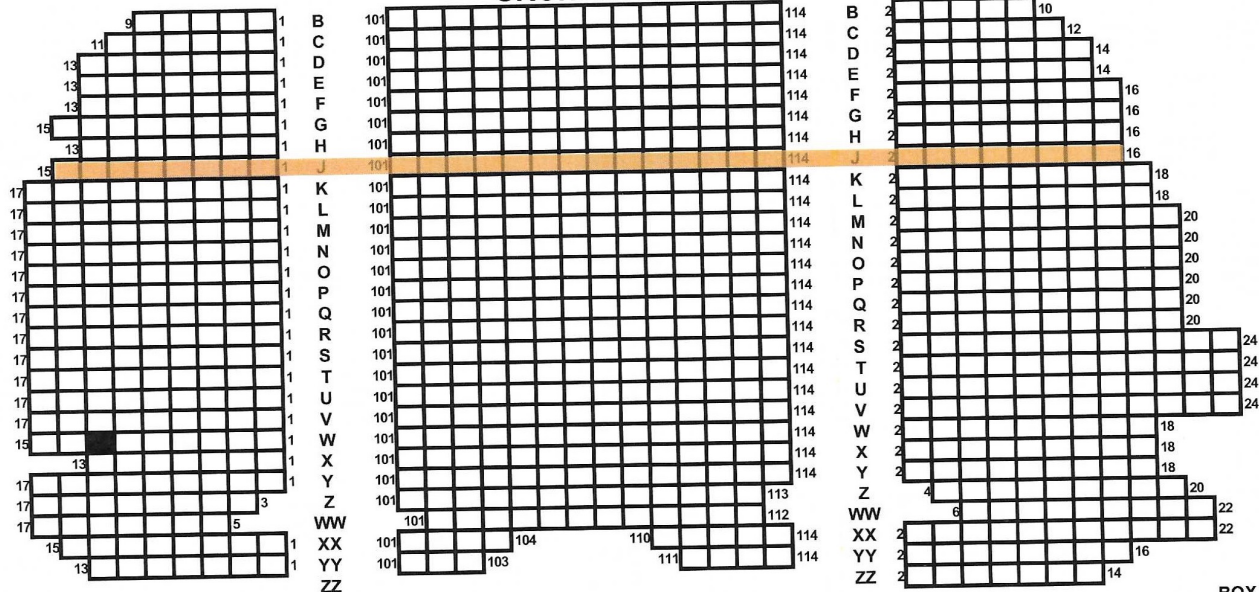

Lunt-Fontanne Theatre

205 W. 46th Street (between Broadway & 8th Avenue)

STAGE

ORCHESTRA

FRONT MEZZANINE

MID MEZZANINE

REAR MEZZANINE

 FRONT MEZZANINE OVERHANG