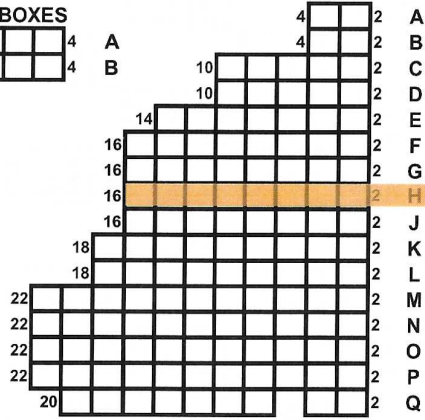

Longacre Theatre

220 W. 48th Street (between Broadway & 8th Avenue)

STAGE

LEFT BOXES

A
B

ORCHESTRA

RIGHT BOXES

MEZZANINE