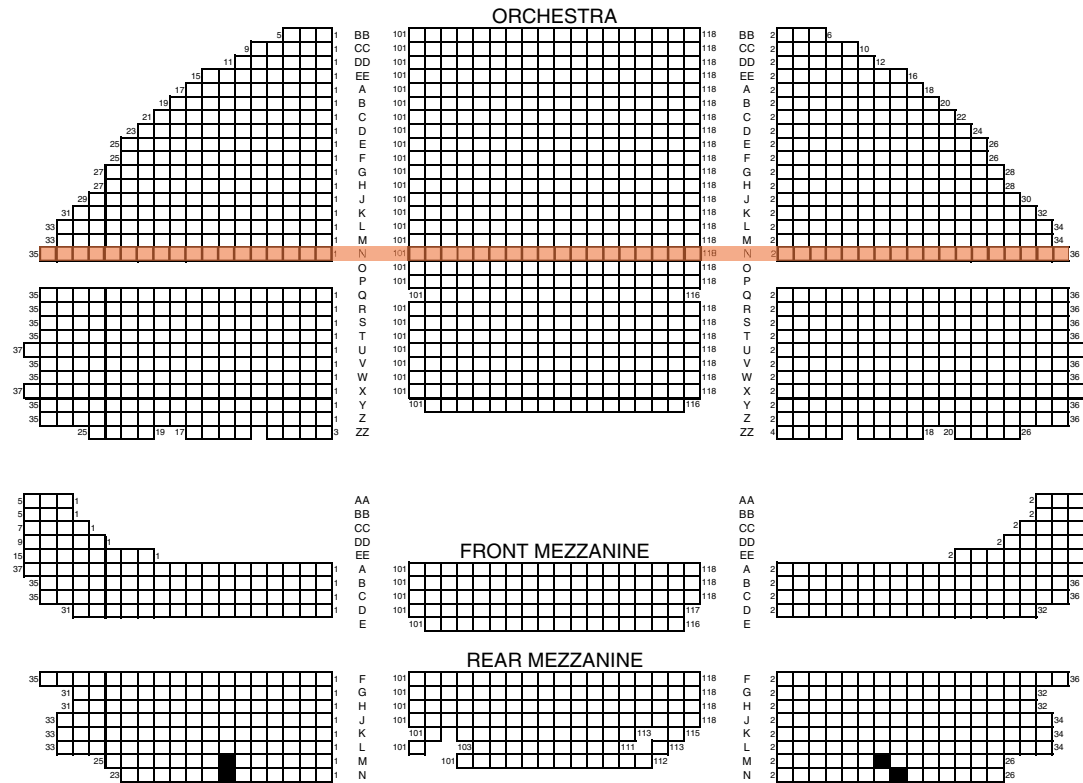

George Gershwin Theatre

222 W. 51st Street (between Broadway & 8th Avenue)

STAGE

 FRONT MEZZANINE OVERHANG

Broadway Tickets • Customized Events

P 212.869.7303 • oobnyc.com • tedda@oobnyc.com