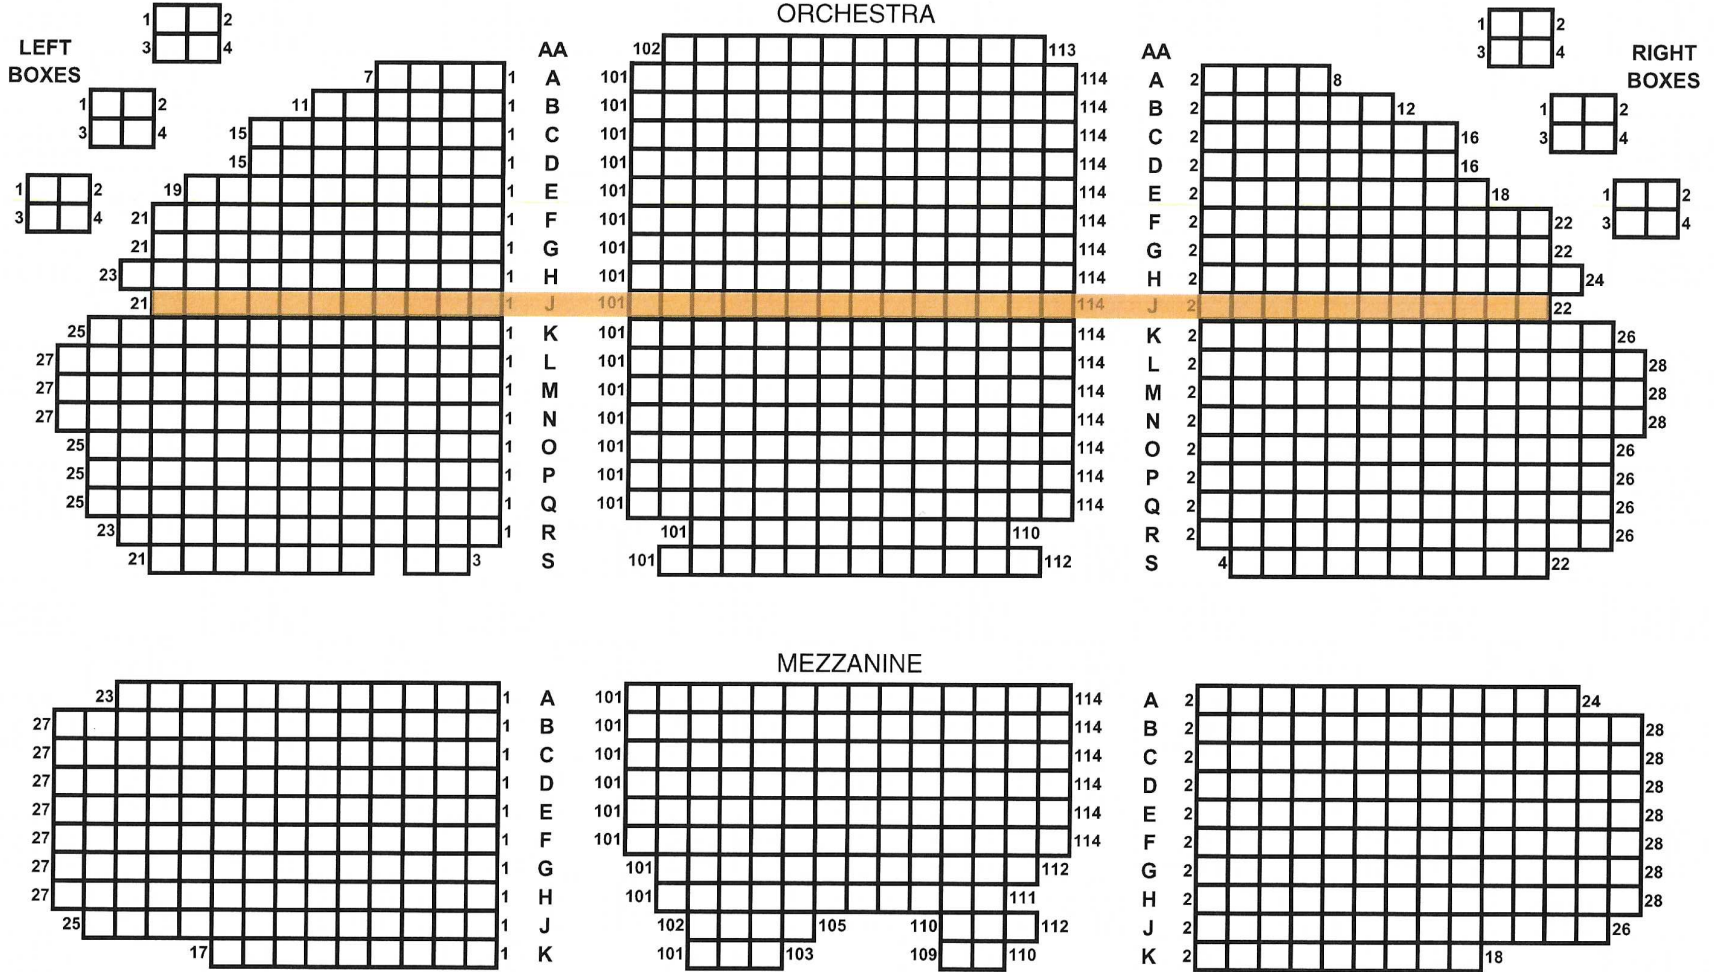

Schoenfeld Theatre

236 W. 45th Street (between Broadway & 8th Avenue)

STAGE

Broadway Tickets • Customized Events
P 212.869.7303 • oobnyc.com • tedda@oobnyc.com