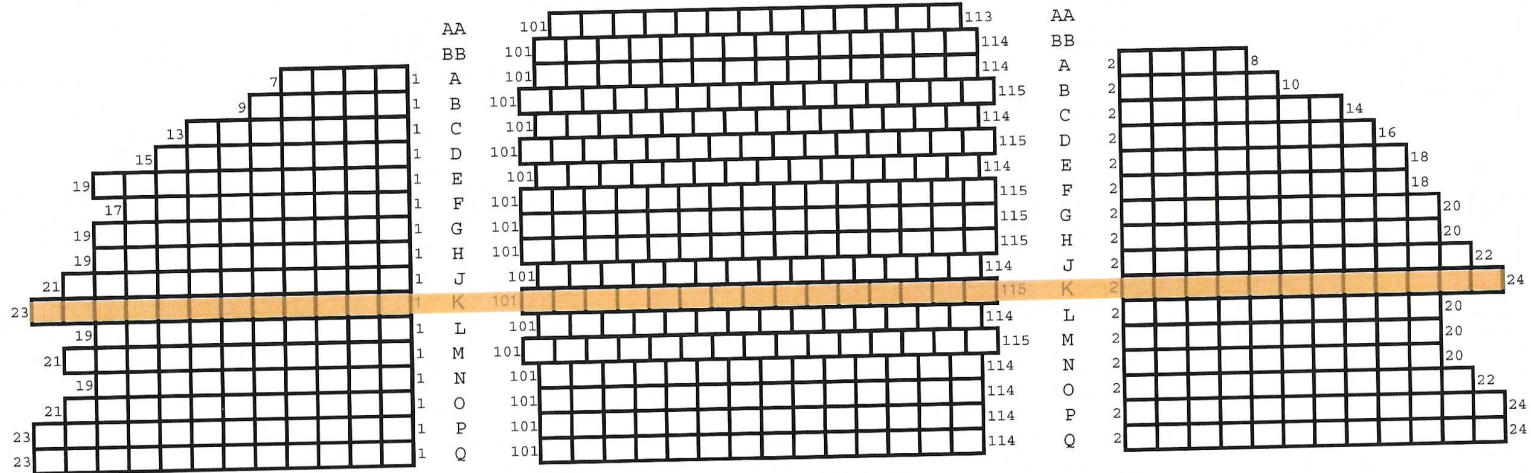

# Ethel Barrymore Theatre

243 W. 47th Street (between Broadway & 8th Avenue)

## STAGE

ORCHESTRA

## FRONT MEZZANINE