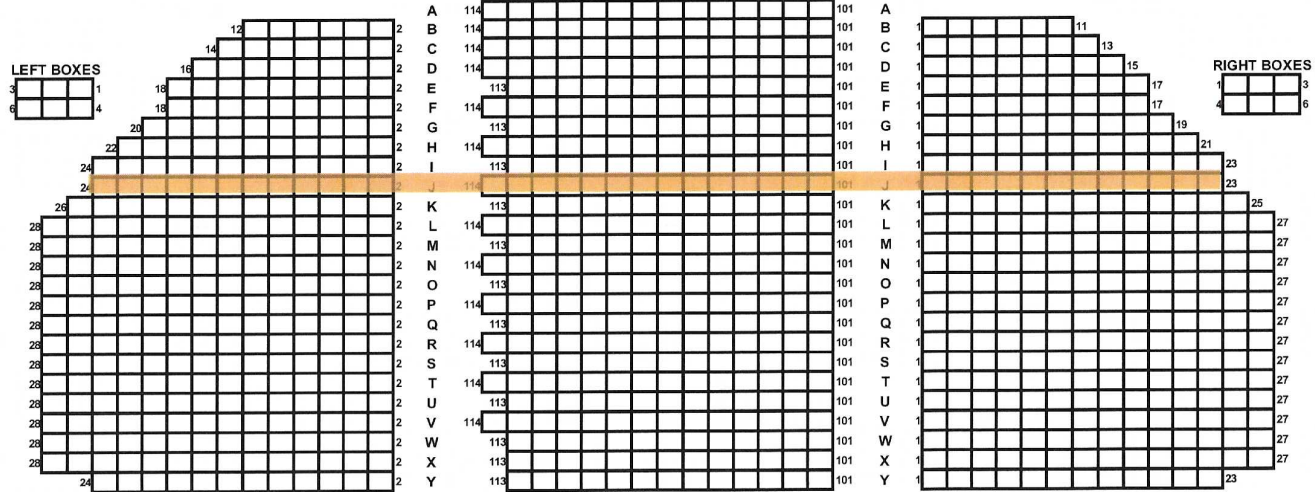

# Broadway Theatre

1681 Broadway (between 52nd & 53rd Streets)

## STAGE

### FRONT MEZZANINE