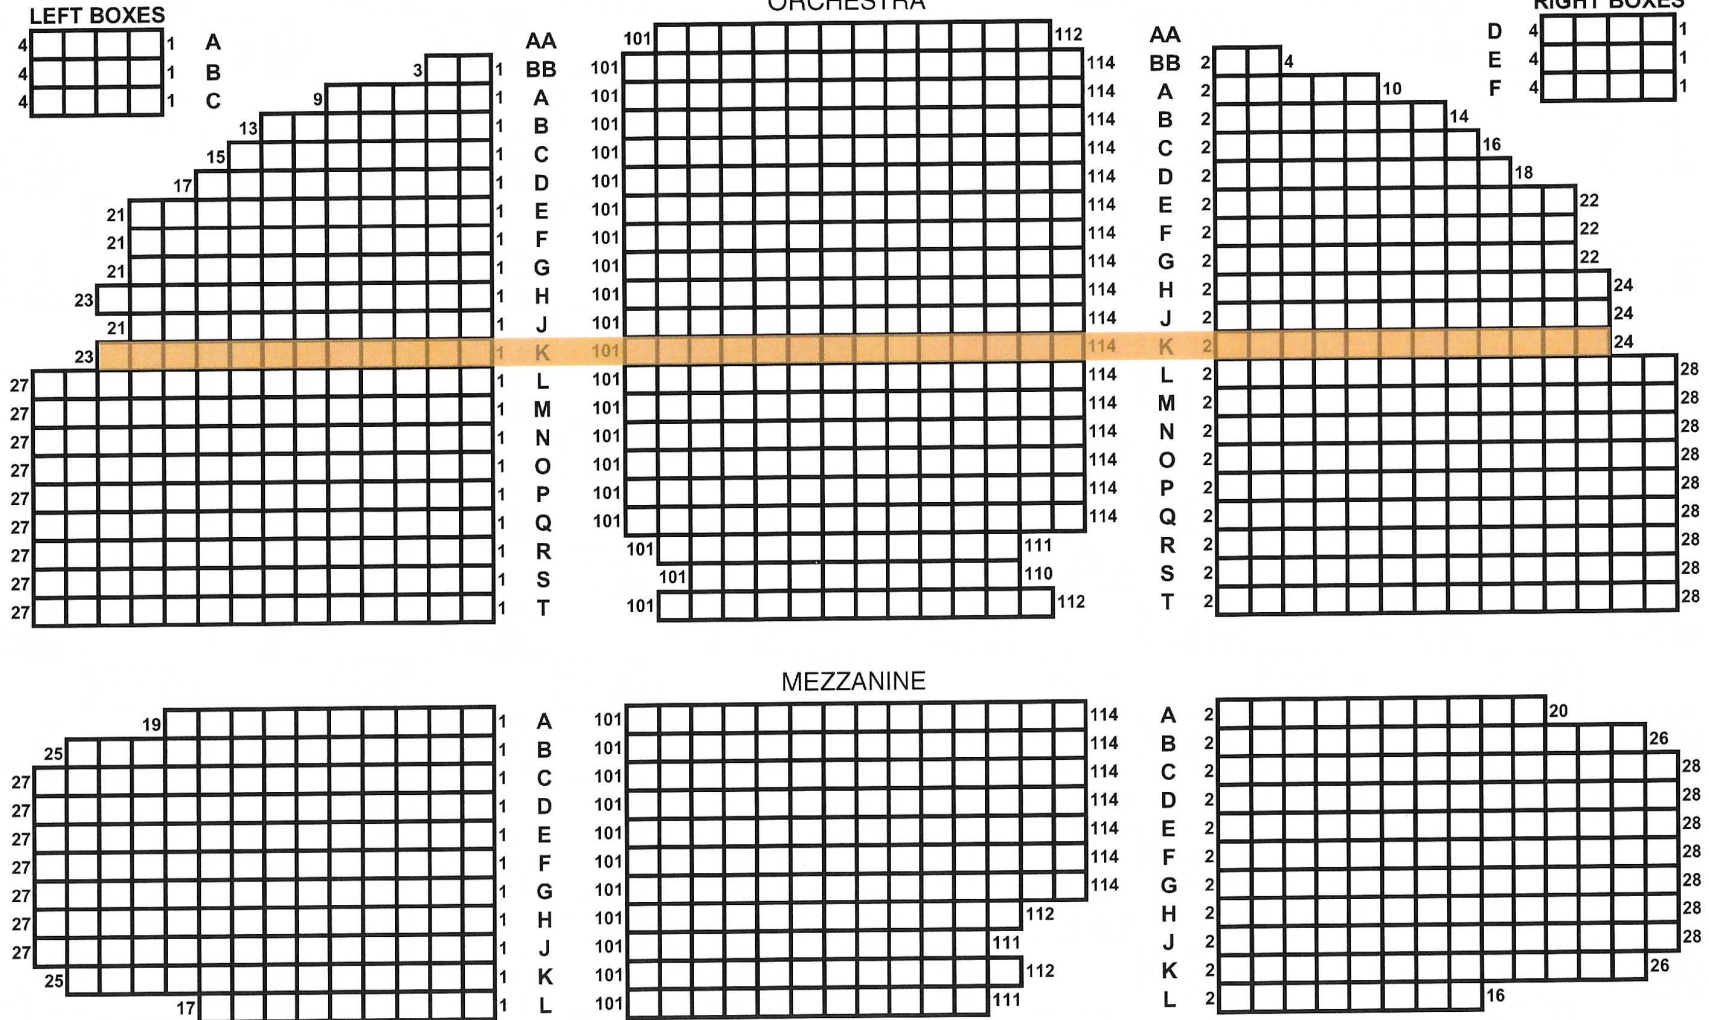

Broadhurst Theatre

235 W. 44th Street (between 7th & 8th Avenues)

STAGE

Broadway Tickets • Customized Events
 P 212.869.7303 • oobnyc.com • tedda@oobnyc.com

 FRONT MEZZANINE OVERHANG