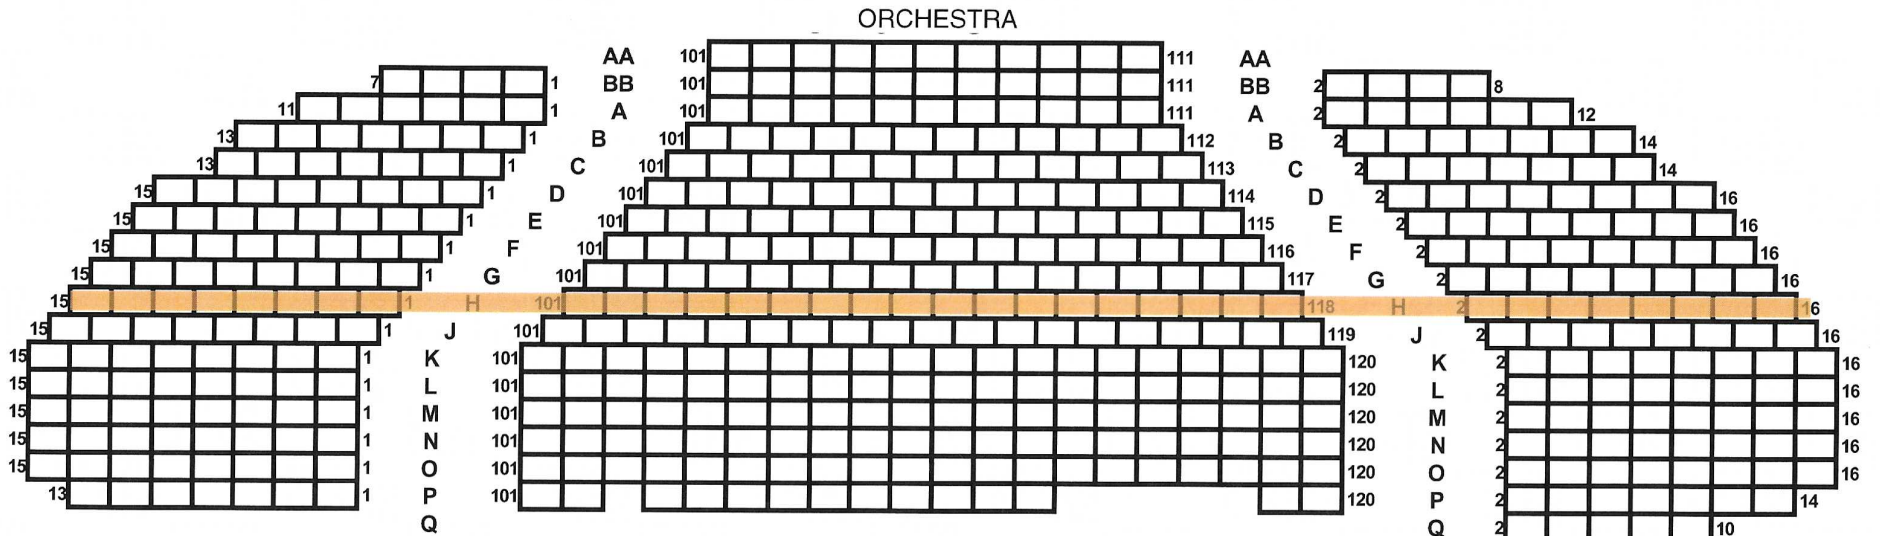

Booth Theatre

222 W. 45th Street (between Broadway & 8th Avenue)

STAGE

Broadway Tickets • Customized Events
 P 212.869.7303 • oobnyc.com • tedda@oobnyc.com

FRONT MEZZANINE OVERHANG