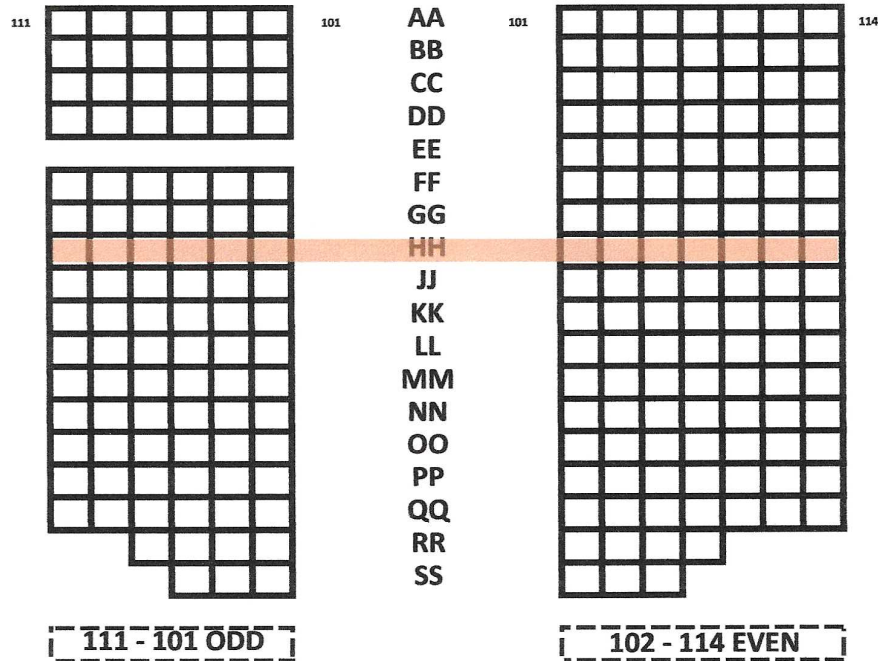

Astor Place Theatre

434 Lafayette St. (NoHo Section)

STAGE

ORCHESTRA

MEZZANINE

 FRONT MEZZANINE OVERHANG

Broadway Tickets • Customized Events
P 212.869.7303 • oobnyc.com • tedda@oobnyc.com