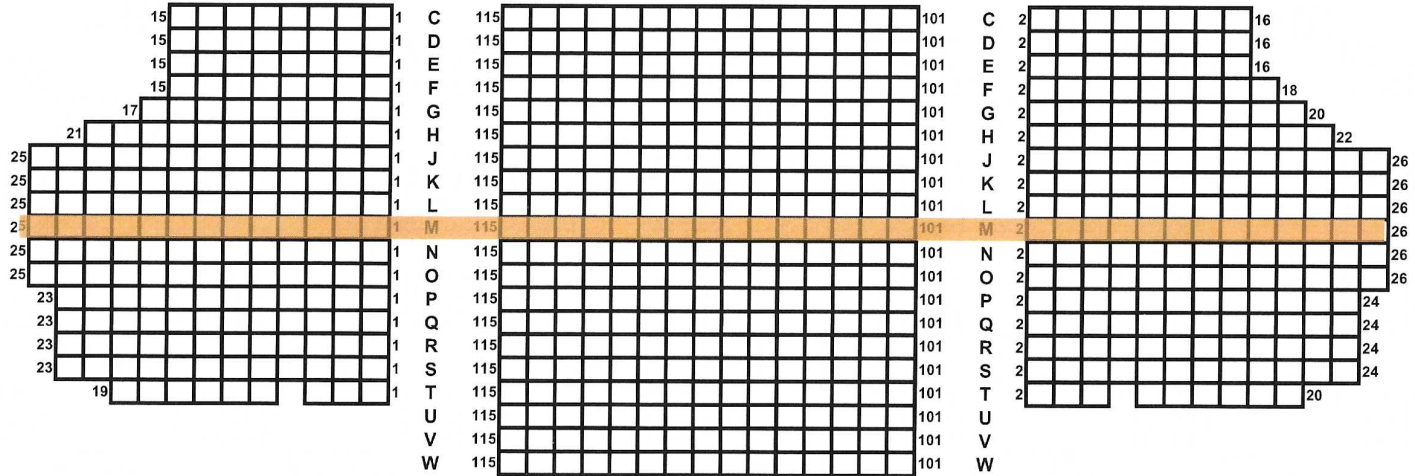

Al Hirshfeld Theatre

302 W. 45th Street (between 8th & 9th Avenues)

STAGE

ORCHESTRA

MEZZANINE

Broadway Tickets • Customized Events
 P 212.869.7303 • oobnyc.com • tedda@oobnyc.com

 FRONT MEZZANINE
OVERHANG